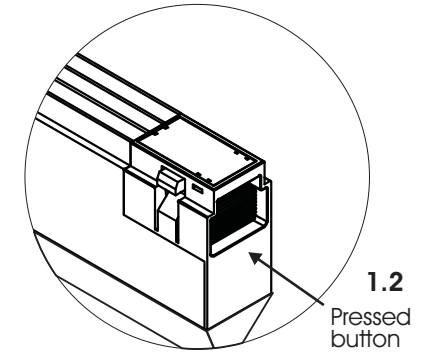

CLICK IT LINEAR WASH 14W

Installation Manual

1

Attention
Switch off the main power.

1.1

1.2
Pressed button

2

Be sure that the click button is not pressed