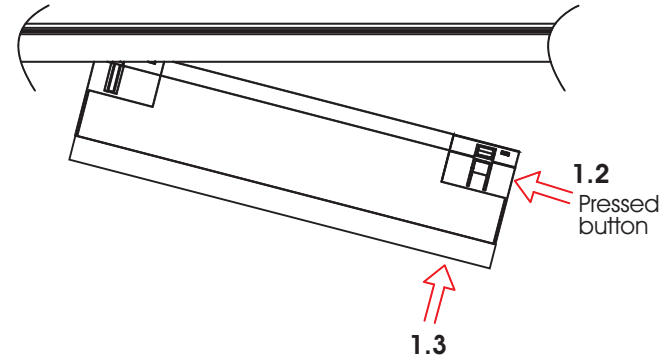

CLICK IT LINEAR WASH 14W

Installation Manual

1

Attention
Switch off the main power.

1.1

1.2
Pressed button

2

Be sure that the click button is not pressed