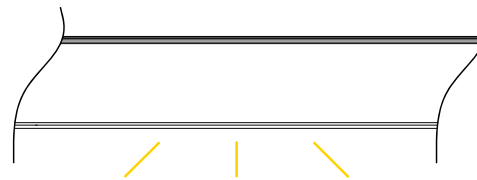

CLICK IT LINEAR WASH 14W

Installation Manual

1

Attention
Switch off the main power.

1.1

1.2
Pressed button

2

Be sure that the click button is not pressed

3

4

To uninstall make sure you first press the button