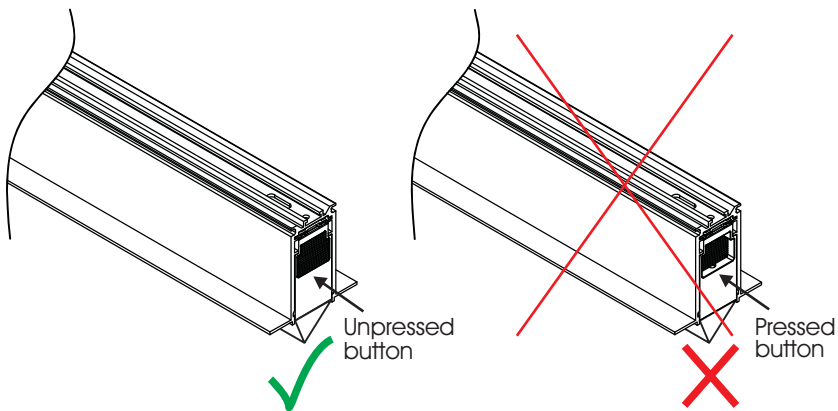

CLICK IT LINEAR WASH 14W

Installation Manual

1

Attention
Switch off the main power.

1.1

1.2
Pressed button

2

Be sure that the click button is not pressed