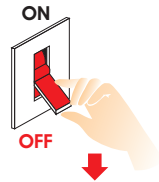

CLICK IT LINEAR WASH 14W

Installation Manual

1

Attention
Switch off the main power.

1.1

1.2
Pressed button

2

Be sure that the click button is not pressed