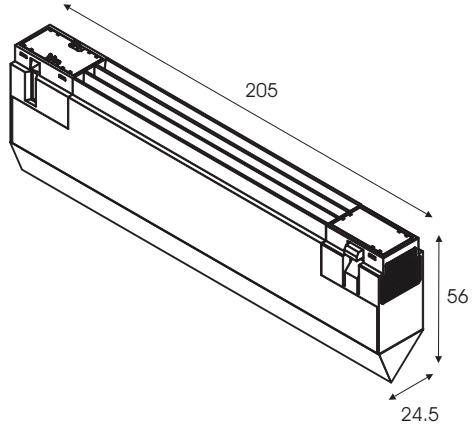

CLICK IT LINEAR WASH 14W

Installation Manual

1

Attention
Switch off the main power.

1.1

1.2
Pressed button

2

Be sure that the click button is not pressed