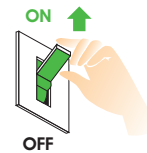

CLICK IT LINEAR WASH 14W

Installation Manual

1

Attention
Switch off the main power.

1.1

1.2
Pressed button

2

Be sure that the click button is not pressed

3

4

To uninstall make sure you first press the button