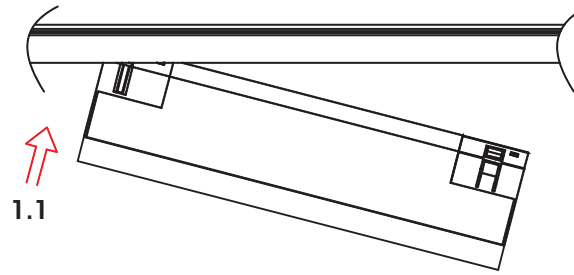

CLICK IT LINEAR WASH 14W

Installation Manual

1

Attention
Switch off the main power.

1.1

1.2
Pressed button

2

Be sure that the click button is not pressed